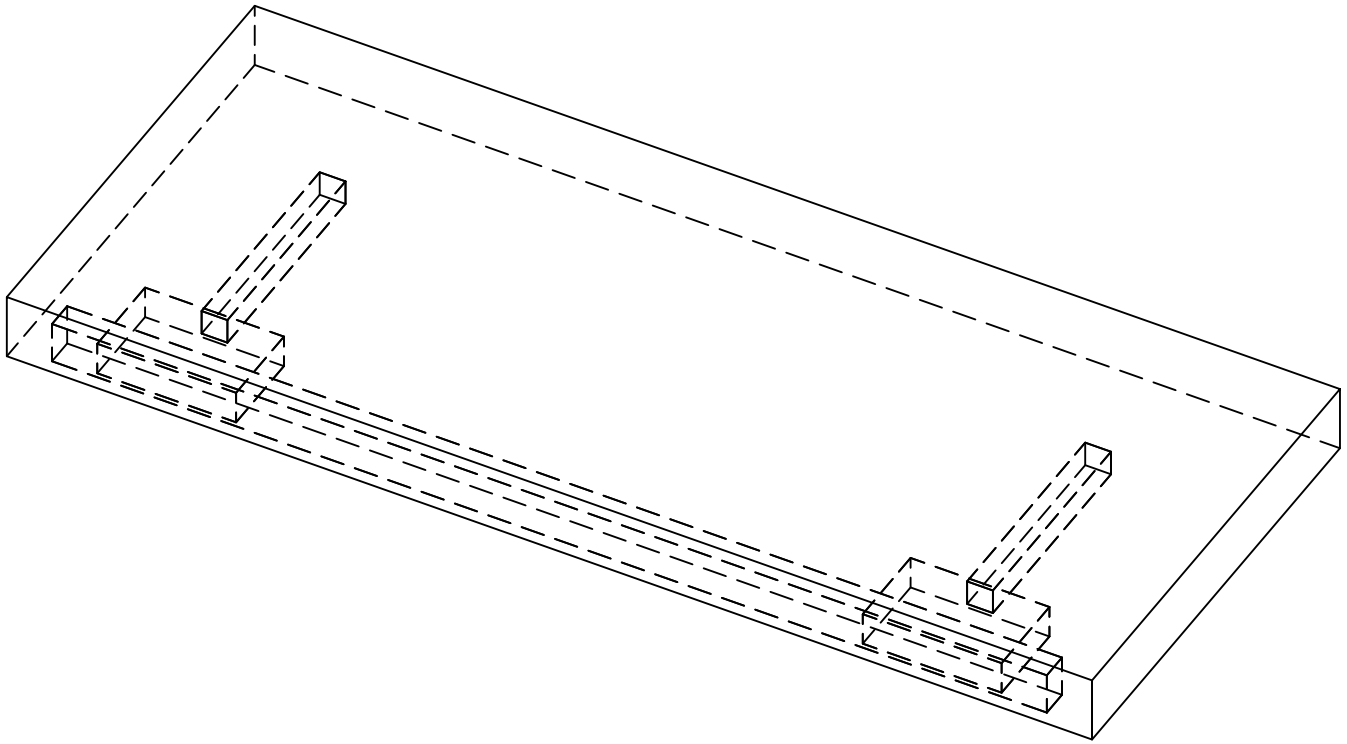

Floating Shelf

Top View

Back of Shelf

Notes

Richelieu Triade bracket and aluminum rail system provided.

- 2 brackets up to 810 mm (32") wide.
- 3 brackets 810 mm (32") - 1420 mm (56") wide.
- 4 brackets up to 1820 mm (72").

Weight capacity varies with size of shelf.

- 15 kg (33 lbs) max for each shelf bracket.
- 2.25 kg (5 lbs) per 300mm (12") of standard shelf thickness.

Standard depth of 254 mm (10").

- Optional depths 203 mm (8") and 300 mm (11-13/16") available.

Standard thickness of 38 mm (1-1/2").

- Optional 32 mm (1-1/4") available.

Available primed and ready for paint.

- Optional raw MDF or top coated in standard colours.

See Richelieu Triade specifications for more information